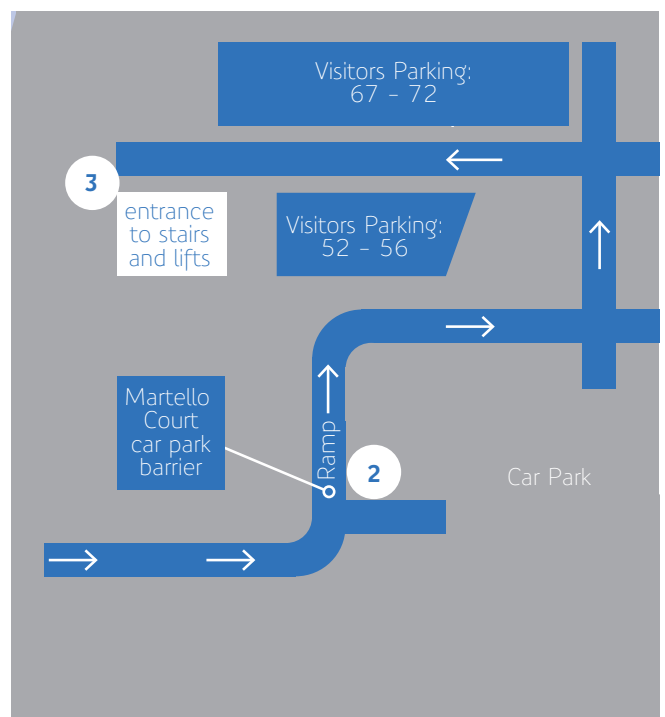

Visiting Intertrust at Martello Court is achieved in three easy steps...

Step One:

Enter the underground car park as shown on the map below. At the barrier, speak to the videophone to gain access. Continue straight up the ramp and round to the right, at cross roads turn left to marked visitor parking. (Spaces 52 to 56 & 67 to 72)

Step Two:

At the Martello Court pedestrian entrance speak to the videophone to enter the building.

Step Three:

Use the lift or stairs to ascend to ground floor reception. All other areas are only accessible with a security tag.