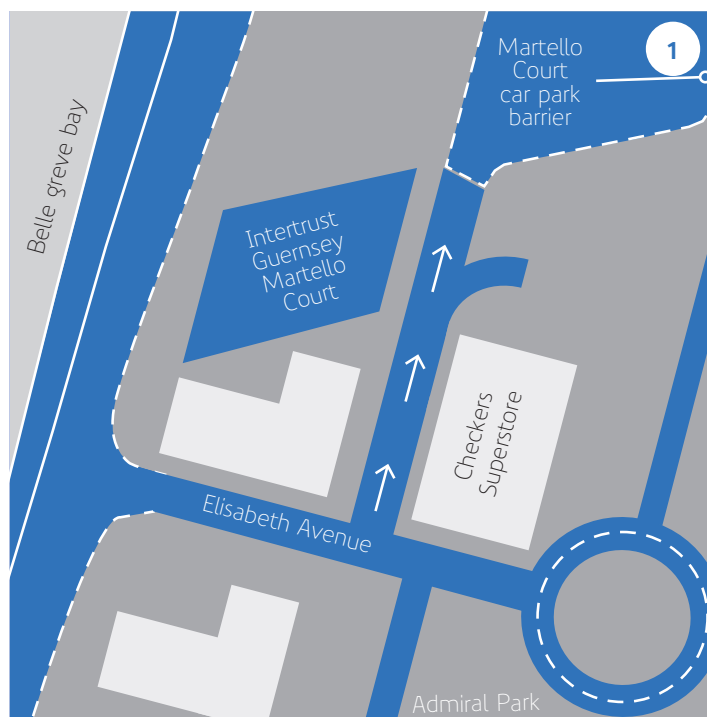

Visiting Intertrust at Martello Court is achieved in three easy steps...

Step One:

Enter the underground car park as shown on the map below. At the barrier, speak to the videophone to gain access. Continue straight up the ramp and round to the right, at cross roads turn left to marked visitor parking. (Spaces 52 to 56 & 67 to 72)

Step Two:

At the Martello Court pedestrian entrance speak to the videophone to enter the building.

Step Three:

Use the lift or stairs to ascend to ground floor reception. All other areas are only accessible with a security tag.

 Setting the standard since 1952

Intertrust Guernsey

P.O. Box 119
Martello Court, Admiral Park
St. Peter Port, Guernsey GY1 3HB
tel +44 (0)1 481 211 000
fax +44 (0)1 481 211 001

guernsey@intertrustgroup.com