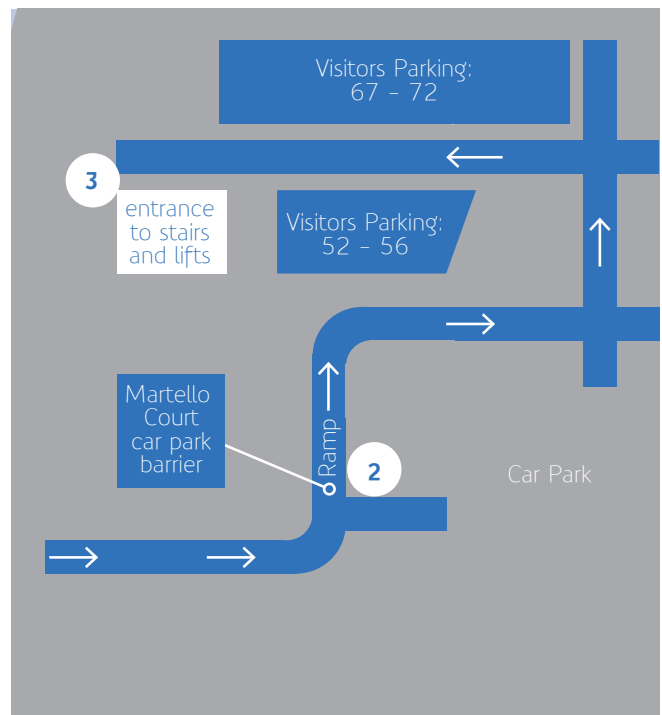

Visiting Intertrust at Martello Court is achieved in three easy steps...

Step One:

Enter the underground car park as shown on the map below. At the barrier, speak to the videophone to gain access. Continue straight up the ramp and round to the right, at cross roads turn left to marked visitor parking. (Spaces 52 to 56 & 67 to 72)

Step Two:

At the Martello Court pedestrian entrance speak to the videophone to enter the building.

Step Three:

Use the lift or stairs to ascend to ground floor reception. All other areas are only accessible with a security tag.