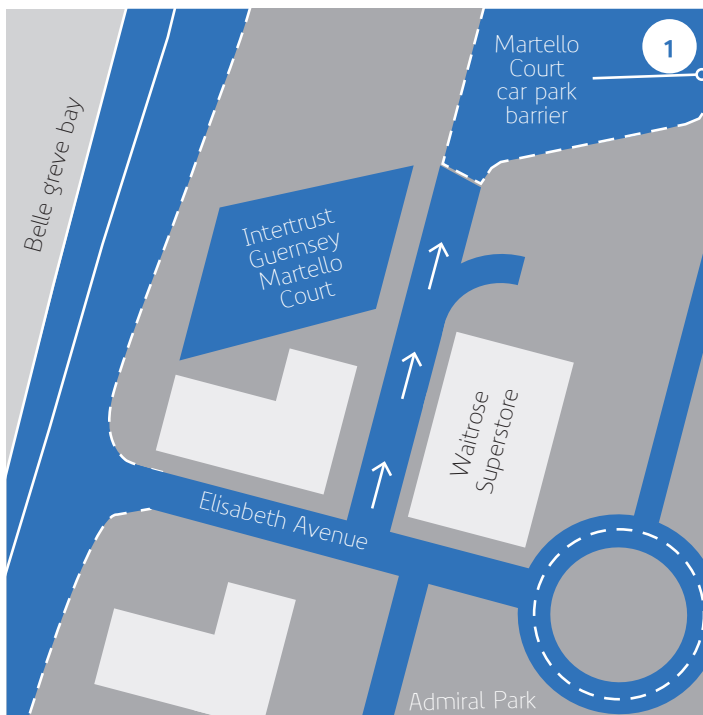

Visiting Intertrust at Martello Court is achieved in three easy steps...

Step One:

Enter the underground car park as shown on the map below. At the barrier, speak to the videophone to gain access. Continue straight up the ramp and round to the right, at cross roads turn left to marked visitor parking. (Spaces 52 to 56 & 67 to 72)

Step Two:

At the Martello Court pedestrian entrance speak to the videophone to enter the building.

Step Three:

Use the lift or stairs to ascend to ground floor reception. All other areas are only accessible with a security tag.

Setting the standard since 1952

Intertrust Guernsey

P.O. Box 119
Martello Court, Admiral Park
St. Peter Port, Guernsey GY1 3HB
tel +44 (0)1 481 211 000
fax +44 (0)1 481 211 001

guernsey@intertrustgroup.com